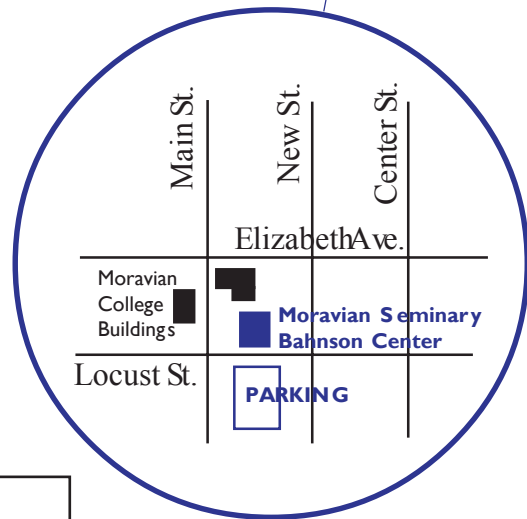

MORAVIAN Theological Seminary

Driving Instructions to Moravian Theological Seminary (Bahnsen Center)

located at 60. Locust Street, Bethlehem, PA 18018

FROM THE NORTH

From I-80 take Exit 46A onto Route 33 South. Follow Route 33 and exit at Route 22 West. Follow the directions below from Route 22.

FROM THE SOUTH

From the Northeast Extension of the PA Turnpike (Route 476) take Exit 56 (Lehigh Valley). After the toll booth follow the exit ramp on the right—East to Allentown. Merge onto Route 22 East. Follow the directions below from Route 22.

FROM THE EAST

From I-78 take Exit 3 in New Jersey onto Route 22 West. Follow the directions below from Route 22.

FROM THE WEST

From I-78 take exit 15 onto Route 22 East. Follow the directions below from Route 22.

FROM ROUTE 22

Exit Route 22 at Center Street/Route 512. Turn left at the end of ramp. At the fifth traffic light, turn right onto Elizabeth Avenue. At the second traffic light, turn left onto Main Street. At the first cross street, turn left onto Locust Street. Moravian Seminary (Bahnsen Center) is the first building on the left. The parking lot is across the street on the right.