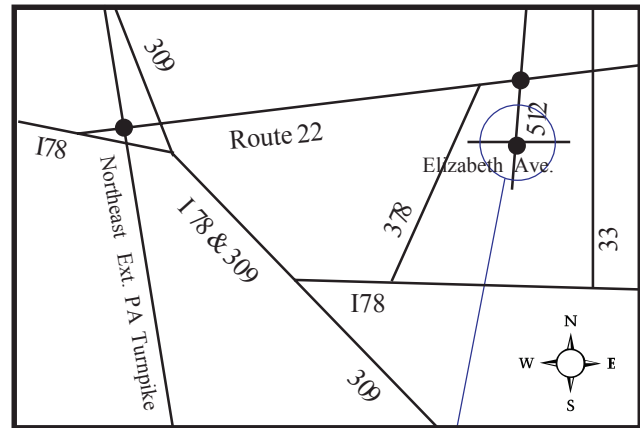

MORAVIAN Theological Seminary

Driving Instructions to Moravian Theological Seminary (Bahnsen Center)

located at 60. Locust Street, Bethlehem, PA 18018

FROM THE NORTH

From I-80 take Exit 46A onto Route 33 South. Follow Route 33 and exit at Route 22 West. Follow the directions below from Route 22.

FROM THE SOUTH

From the Northeast Extension of the PA Turnpike (Route 476) take Exit 56 (Lehigh Valley). After the toll booth follow the exit ramp on the right—East to Allentown. Merge onto Route 22 East. Follow the directions below from Route 22.

FROM THE EAST

From I-78 take Exit 3 in New Jersey onto Route 22 West. Follow the directions below from Route 22.

FROM THE WEST

From I-78 take exit 15 onto Route 22 East. Follow the directions below from Route 22.

FROM ROUTE 22

Exit Route 22 at Center Street/Route 512. Turn left at the end of ramp. At the fifth traffic light, turn right onto Elizabeth Avenue. At the second traffic light, turn left onto Main Street. At the first cross street, turn left onto Locust Street. Moravian Seminary (Bahnsen Center) is the first building on the left. The parking lot is across the street on the right.